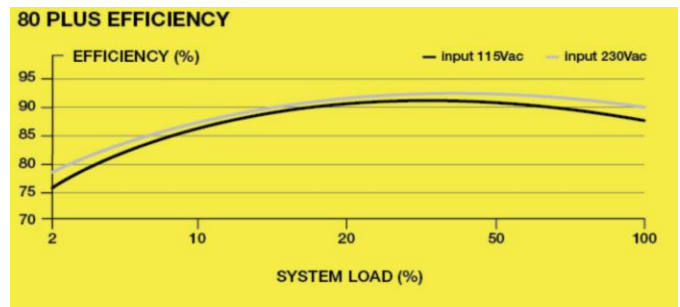

Tech Specs

Part No.	CP-9020231	
	AC Input Rating	
AC Input	100-240V	
Input Current	10A-5A	
Frequency	47~63Hz	
	Max Load	Max Output
+3.3V	20A	150W
+5V	20A	
+12V	62.5A	750W
-12V	0.3A	3.6W
+5Vsb	3A	15W
Total Power	750W	

QTY	DESCRIPTION	CONNECTOR per CABLE	Total Connectors	Connector Spacing	Total Cable LENGTH	Cable type	Cap
1	ATX CABLE 24-PIN (24)	1	1		610mm ± 10mm	Sleeved	NO
3	EPS/ATX12V CABLE 8-PIN (4+4)	1	3		650mm ± 10mm	Sleeved	NO
2	PCIe CABLE 8-PIN (6+2)	2	4	600mm, 150mm	750mm ± 10mm	Sleeved	NO
2	SATA CABLE (3 SATA - Right Angle)	3	6	520mm, 115mm, 115mm	750mm ± 10mm	Flat	No
2	SATA CABLE (4 SATA - Right Angle)	4	8	505mm, 115mm, 115mm, 115mm	850mm ± 10mm	Flat	No
1	PATA CABLE (4-PIN)	4	4	450mm, 100mm, 100mm, 100mm	750mm ± 10mm	Flat	No