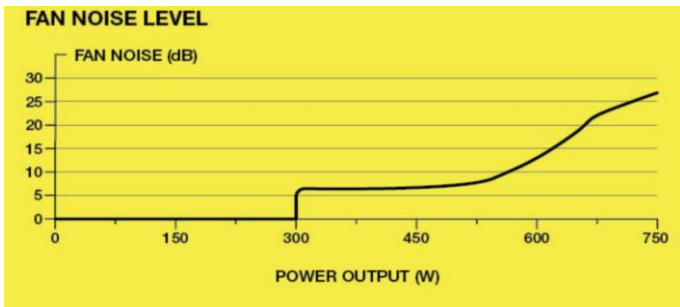

Tech Specs

Part No.	CP-9020231	
	AC Input Rating	
AC Input	100-240V	
Input Current	10A-5A	
Frequency	47~63Hz	
	Max Load	Max Output
+3.3V	20A	150W
+5V	20A	
+12V	62.5A	750W
-12V	0.3A	3.6W
+5Vsb	3A	15W
Total Power	750W	

QTY	DESCRIPTION	CONNECTOR per CABLE	Total Connectors	Connector Spacing	Total Cable LENGTH	Cable type	Cap
1	ATX CABLE 24-PIN (24)	1	1		610mm ± 10mm	Sleeved	NO
3	EPS/ATX12V CABLE 8-PIN (4+4)	1	3		650mm ± 10mm	Sleeved	NO
2	PCIe CABLE 8-PIN (6+2)	2	4	600mm, 150mm	750mm ± 10mm	Sleeved	NO
2	SATA CABLE (3 SATA - Right Angle)	3	6	520mm, 115mm, 115mm	750mm ± 10mm	Flat	No
2	SATA CABLE (4 SATA - Right Angle)	4	8	505mm, 115mm, 115mm, 115mm	850mm ± 10mm	Flat	No
1	PATA CABLE (4-PIN)	4	4	450mm, 100mm, 100mm, 100mm	750mm ± 10mm	Flat	No